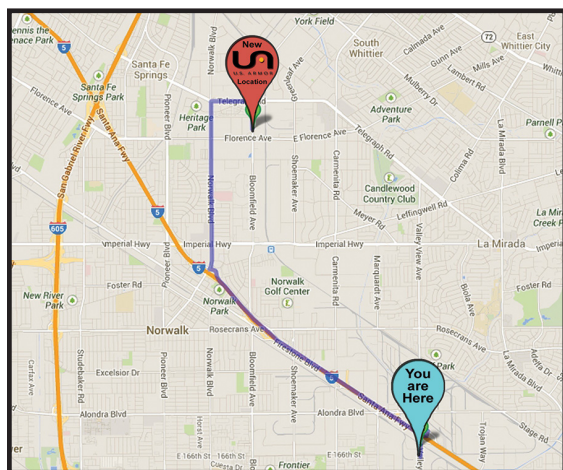

March 2014

U.S. Armor is proud to announce our new California Headquarters

Only 7 miles from our previous location on Valley View Avenue, our new location is easily accessed from the nearby 605, 5 and 91 freeways.

U.S. Armor's new showroom and manufacturing facilities are now located at 10715 Bloomfield Avenue, Santa Fe Springs, CA 90670. (March 20, 2013)

U.S. Armor has relocated to a larger and more modern production facility in the nearby City of Santa Fe Springs. Just 7 short miles from the former location of U.S. Armor, our new building will offer an increased production capability, a larger products showroom and easy access from nearby 605, 5 and 91 freeways.